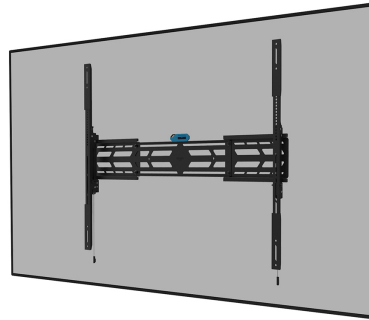

WL30S-950BL19

NEOMOUNTS SELECT HEAVY DUTY TV WALL

SPECIFICATIONS

GENERAL

Min. screen size*	55 inch
Max. screen size*	110 inch
Max. weight	160 kg (per screen)
Screens	1
VESA minimum	100x100
VESA maximum	1500x900
Distance to wall	6,7 cm

FUNCTIONALITY

Type	Fixed
Height adjustment	0-2 cm
Width adjustment	89,3-160 cm
Rotate (degrees)	+3°, -3°
Height	93,6 cm
Width	160 cm
Depth	6,7 cm
Adjustment type	Micro adjustment
Lockable	Lockable - Security screw included

INFORMATION

Color	Black
Main material	Steel
Warranty	5 year
EAN code	8717371449551

*Please note: The inch sizes stated are just an indication, combined with the weight and VESA sizes. The maximum weight and VESA size are absolute restrictions for the products and should not be exceeded.

Neomounts